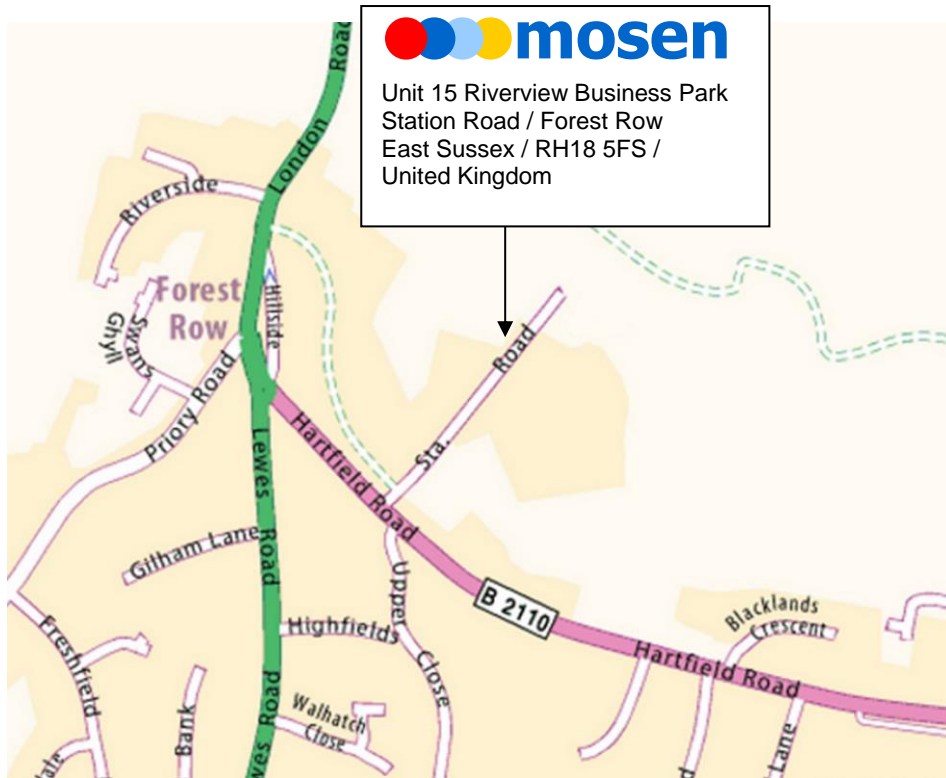

Forest Row, United Kingdom

From M25 London orbital motorway, by car:

Leave the M25 at junction 6, heading south via the A22 towards Eastbourne and East Grinstead. Drive straight through to Forest Row via East Grinstead on the A22. Go straight ahead at the first mini-roundabout in Forest Row, and at the second mini-roundabout, bear left onto the B2110 towards Hartfield. After approximately 100m, turn left onto Station Road. Drive towards the end of Station Road, and you will find Riverview Business Park on your left hand side. Park your car in one of the visitors' spaces ahead of you on the left hand side of the car park.

From Eastbourne, by car:

Head north towards London via the A2270, and then join the northbound A27 Polegate Bypass. At the roundabout, take the first exit onto the A22 towards London and East Grinstead. Drive through to Forest Row on the A22. At the mini-roundabout in Forest Row, turn right onto the B2110 towards Hartfield. After approximately 100 m, turn left onto Station Road. Drive towards the end of Station Road, and you will find Riverview Business Park on your left hand side. Park your car in one of the visitors' spaces ahead of you on the left hand side of the car park.